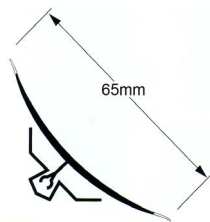

Hygienic PVC Covings

PX4915

PVC Back

Available in White and Grey/Silver.
Available with PVC or Aluminium back, end caps, 2 way inside corners, 2 way outside corners, 3 way inside corners.

Main Benefits

- Hidden fixings
- Flexible edges to create seals
- Easy to clean and maintain
- Low cost
- Temperature range 0 - 60°C
- Supplied in 4m lengths
- Available in White

ECF4

Aluminium Back

Also available with rigid edge. Available with end caps, 2 way inside corners, 2 way outside corners, 3 way inside corners.

CO100

Available with - PVC back, end caps, 2 way outside corners, 3 way inside corners.