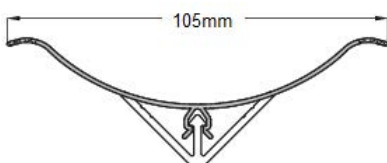

Hygienic PVC Covings

PX4915

PVC Back

Available in White and Grey/Silver.
Available with PVC or Aluminium back, end caps, 2 way inside corners, 2 way outside corners, 3 way inside corners.

Main Benefits

- Hidden fixings
- Flexible edges to create seals
- Easy to clean and maintain
- Low cost
- Temperature range 0 - 60°C
- Supplied in 4m lengths
- Available in White

ECF4

Aluminium Back

Also available with rigid edge. Available with end caps, 2 way inside corners, 2 way outside corners, 3 way inside corners.

CO100

Available with - PVC back, end caps, 2 way outside corners, 3 way inside corners.