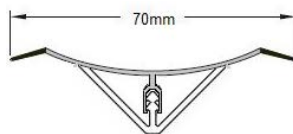

Hygienic PVC Covings

PX4915

PVC Back

Available in White and Grey/Silver.
Available with PVC or Aluminium back, end caps, 2 way inside corners, 2 way outside corners, 3 way inside corners.

Main Benefits

- Hidden fixings
- Flexible edges to create seals
- Easy to clean and maintain
- Low cost
- Temperature range 0 - 60°C
- Supplied in 4m lengths
- Available in White

ECF4

Aluminium Back

Also available with rigid edge. Available with end caps, 2 way inside corners, 2 way outside corners, 3 way inside corners.

CO100

Available with - PVC back, end caps, 2 way outside corners, 3 way inside corners.