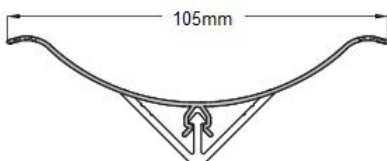

### ECF4

Aluminium Back

Also available with rigid edge. Available with end caps, 2 way inside corners, 2 way outside corners, 3 way inside corners.

### CO100

Available with - PVC back, end caps, 2 way inside corners, 2 way outside corners, 3 way inside corners.

### Main Benefits

- Hidden fixings
- Flexible edges to create seals
- Easy to clean and maintain
- Low cost
- Temperature range 0 - 60°C
- Supplied in 4m lengths
- Available in White