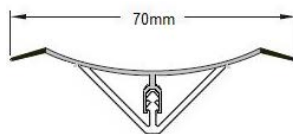

### PX4915

PVC Back

Available in White and Grey/Silver.  
Available with PVC or Aluminium back, end caps, 2 way inside corners, 2 way outside corners, 3 way inside corners.

### ECF4

Aluminium Back

Also available with rigid edge. Available with end caps, 2 way inside corners, 2 way outside corners, 3 way inside corners.

### CO100

Available with - PVC back, end caps, 2 way inside corners, 2 way outside corners, 3 way inside corners.

### Main Benefits

- Hidden fixings
- Flexible edges to create seals
- Easy to clean and maintain
- Low cost
- Temperature range 0 - 60°C
- Supplied in 4m lengths
- Available in White