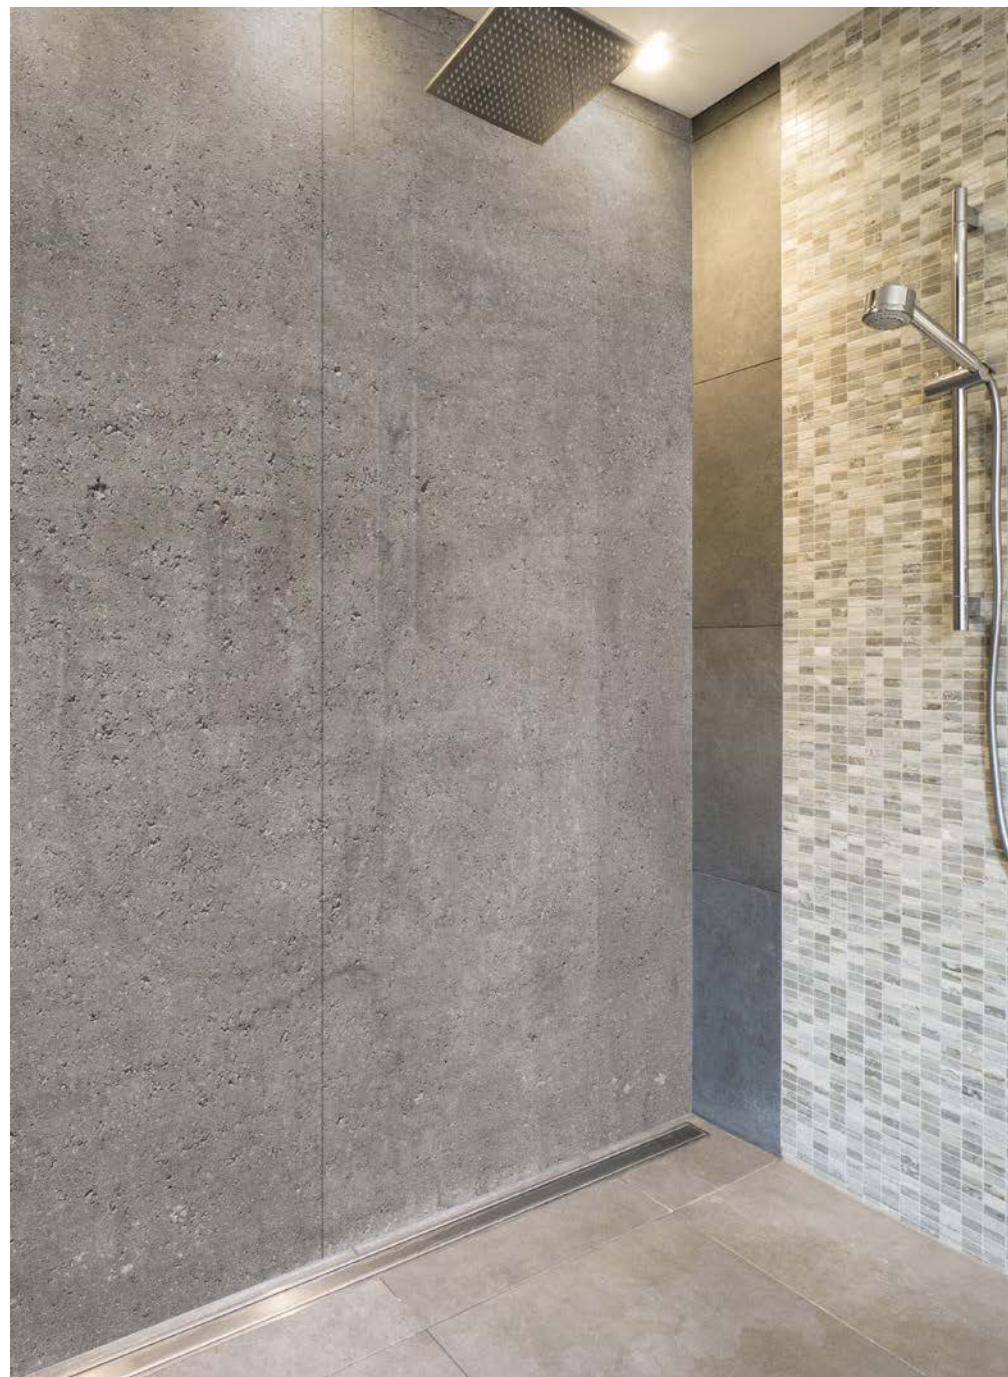

Installations

Daino Marble Natural - V10BG21

White Painted Brick Wall - V14T58

Statuary Marble Black Tiles - V14T212

Slate - V14T191

Concrete Smooth - V14T90

Oak Panels 1 - V14T9

Oak Panels 2 - V14T15