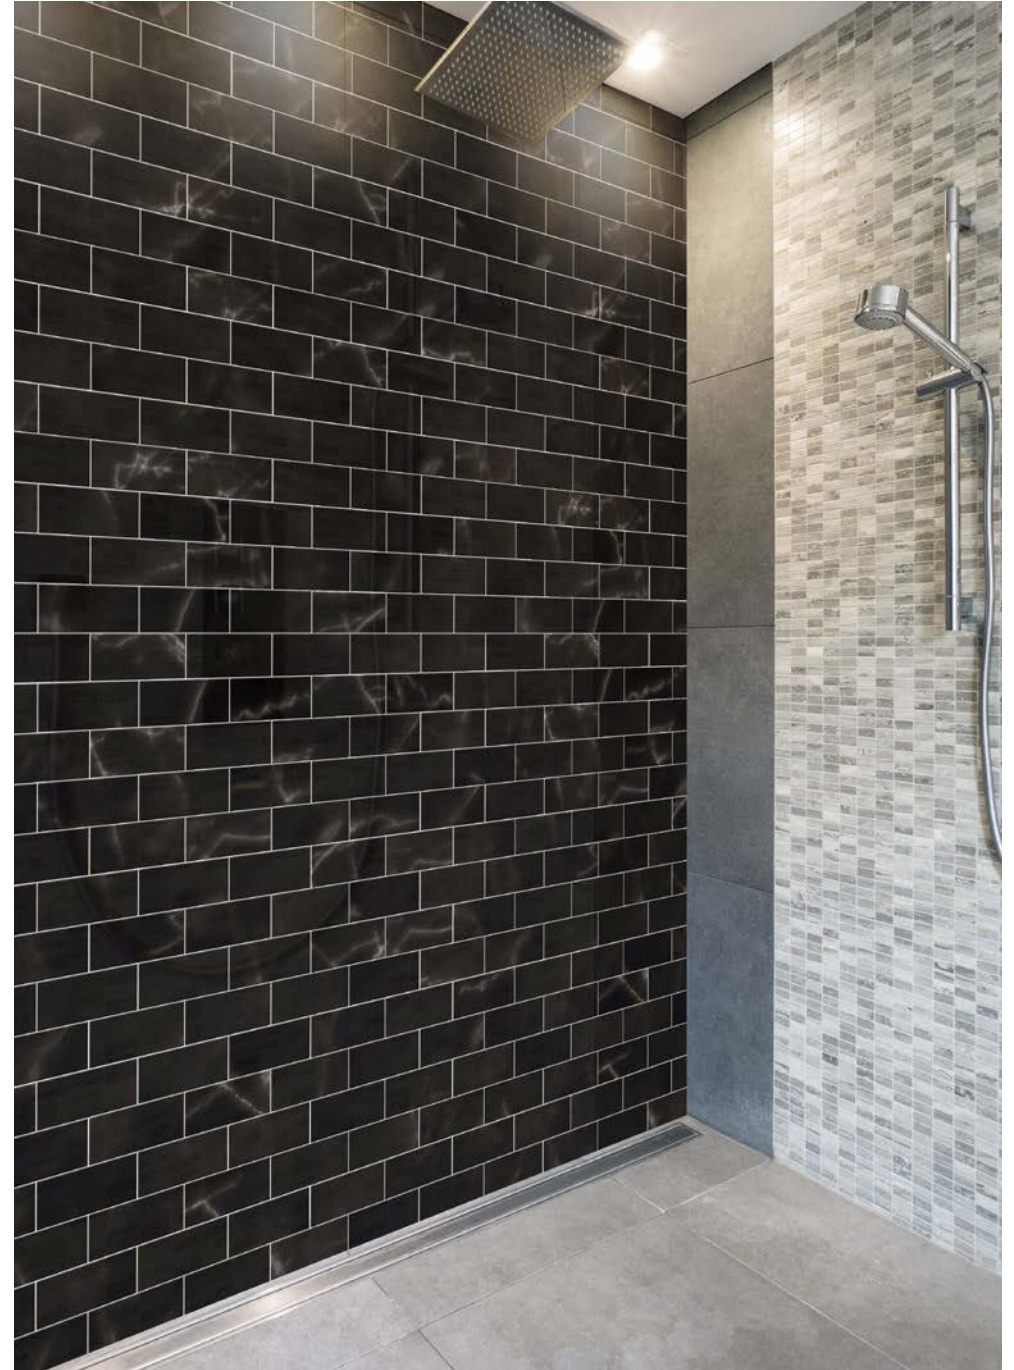

Installations

Daino Marble Natural - V10BG21

White Painted Brick Wall - V14T58

Statuary Marble Black Tiles - V14T212

Slate - V14T191

Concrete Smooth - V14T90

Oak Panels 1 - V14T9

Oak Panels 2 - V14T15