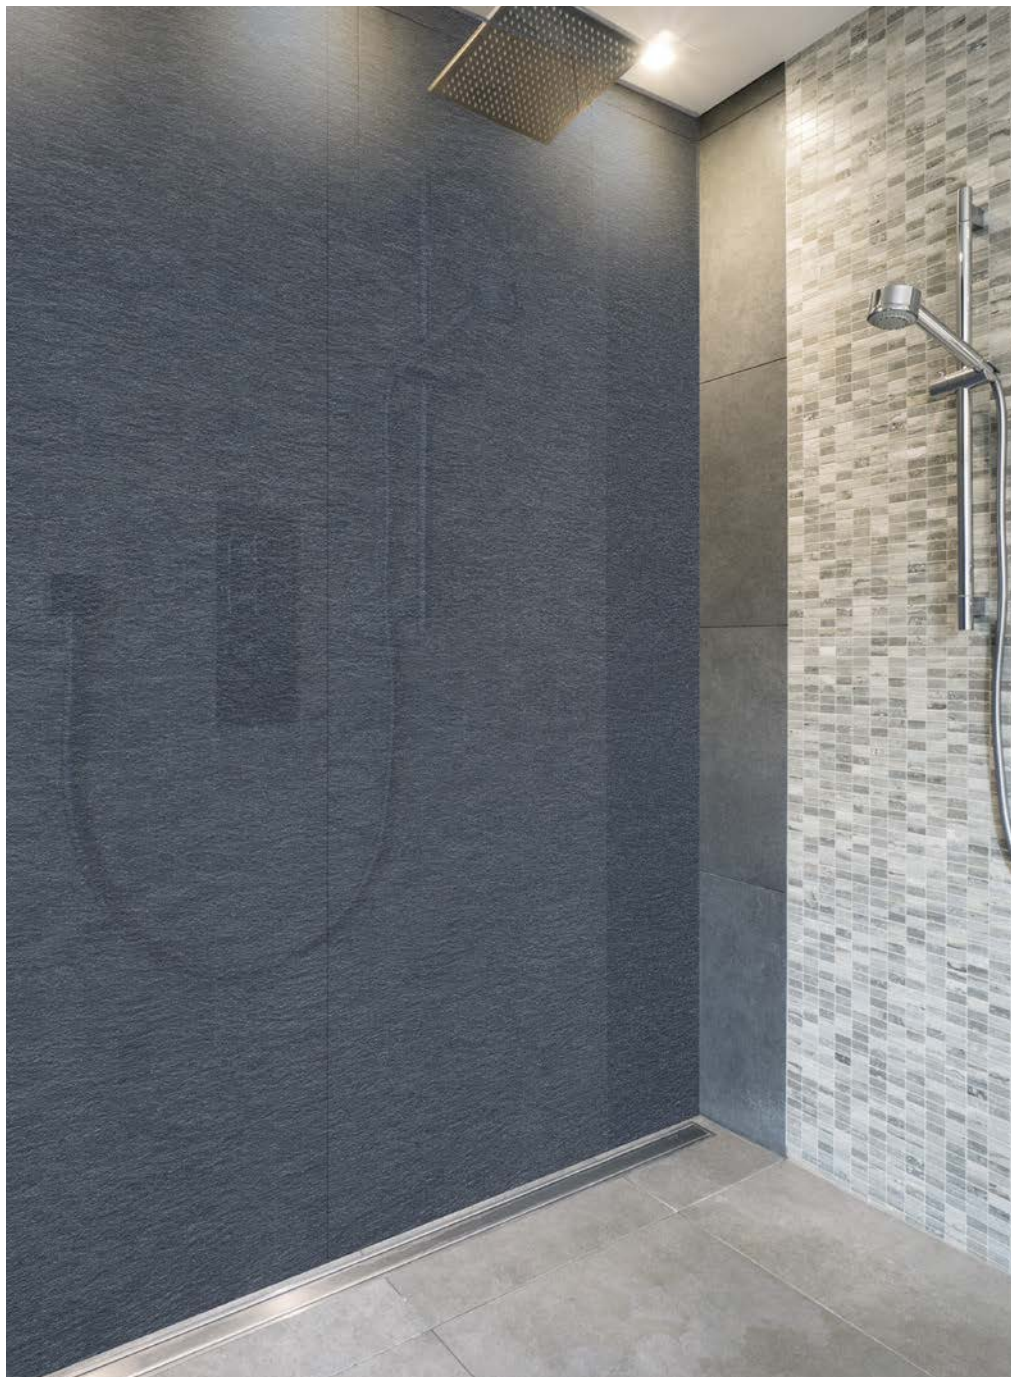

Installations

Daino Marble Natural - V10BG21

White Painted Brick Wall - V14T58

Statuary Marble Black Tiles - V14T212

Slate - V14T191

Concrete Smooth - V14T90

Oak Panels 1 - V14T9

Oak Panels 2 - V14T15