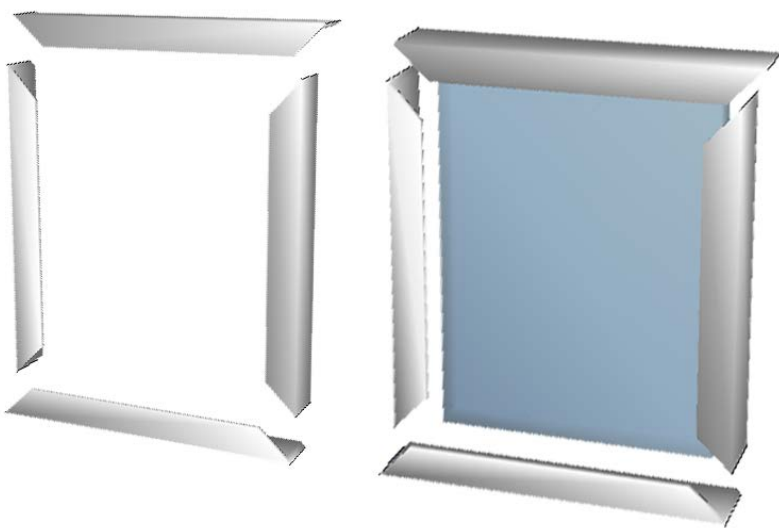

## Express Window

The Express Window from Beplas is an easy to install, self assembly PVC vision panel for use in conjunction with 75mm to 150mm composite panels.

### Features

The Express Window is available with single or double glazed high-impact polycarbonate as standard. Laminated safety glass is available as an option at no extra cost.

- ✓ Suitable for interior or exterior vision panels.
- ✓ Quick to Install.
- ✓ Double or single glazed available.

### Express Window at a glance...

<b>MATERIAL</b>	PVC
<b>APERTURE</b>	600mm x 600mm 900mm x 900mm 900mm x 1000mm 1000mm x 1000mm 1000mm x 1200mm Special sizes to order
<b>CLEAR VISION</b>	Approximately 120mm less than aperture
<b>COLOUR</b>	White