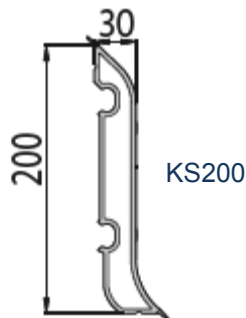

- Co-extruded PVC
- 4m Lengths x 200mm high
- Easy to install - clip-on system
- Low maintenance
- System includes corners, end caps and joints

KSAF

Clip

KS1100

Wide Corner

KS1200

Outside Corner

KSE200

End Caps